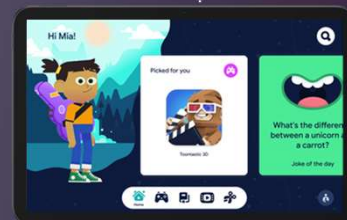

Services you can enjoy with Nokia T20

Google Kids Space¹⁰

- **Google Kids Space** makes Nokia T20 even more family-friendly, especially for kids.
- It includes kids' learning apps from **Google Play** and videos from **YouTube Kids**, so it is **safe and age-appropriate**.
- Parents can help manage their child's use of **Google Kids Space** through **Family Link**, so you can monitor your child's screen time, **decide what apps the child can download**, and more.