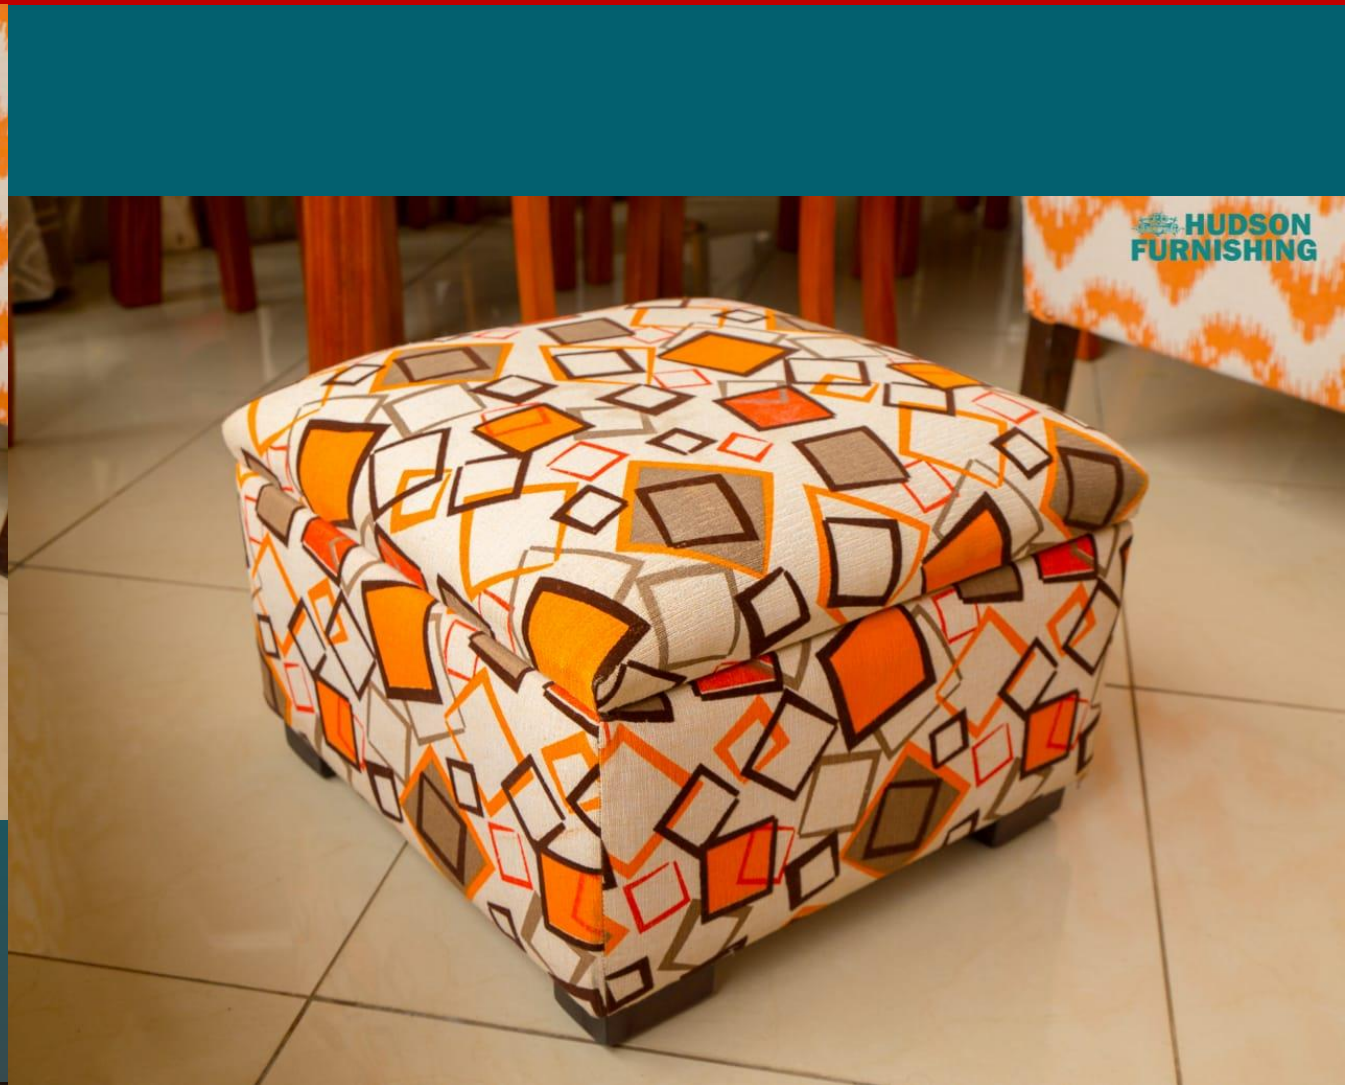

OTHER SWEET DEALS